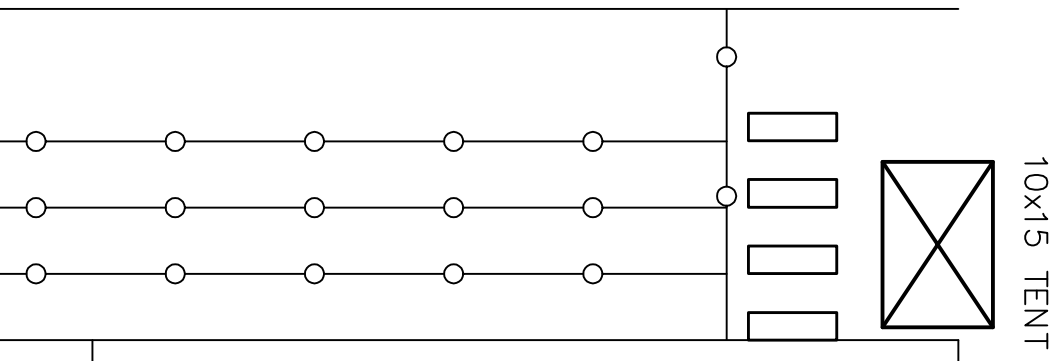

POSITION	BREWERY	POSITION	BREWERY
1	VICTORY	2	STAR HILL
3	KBC	4	BALLAST POINT
5	ROUND GUYS	6	ALMANAC
7	ZERO DAY	8	DOCK STREET
9	ZSP	10	AVERY
11	MCKENZIE BREWHOUSE	12	HILL FARMSTEAD
13	MERCHANT DU VIN	14	STONE/BASTARD
15	ST BONIFACE	16	FATHEADS
17	FOREST & MAIN	18	FLYING FISH
19	YARDS	20	LIQUID HERO
21	HOLLOW EARTH	22	EVOLUTION
23	CAPE MAY	24	FREE WILL
25	STABLE 12	26	DUCK RABBIT
27	MANAYUNK	28	SARANAC/LAKE PLACID
29	DOUBLE NICKLE	30	SINGLE CUT
31	EVIL GENIUS	32	HARDWOOD
33	TROEGS	34	PIZZA BOY
35	LEVANTE	36	TERRAPIN
37	CONSHOCKEN	38	COPPERTAIL
39	SHIP BOTTOM	40	CAPTAIN LAWRENCE
41	TIREHANDS	42	LANCASTER BREWING

CONNOISSEUR SESSION

20x20
MUSIC
TENT

TALULA'S
TABLE
10x20 TENT

OFFICE
BUILDING

ENTRY

LANCASTER